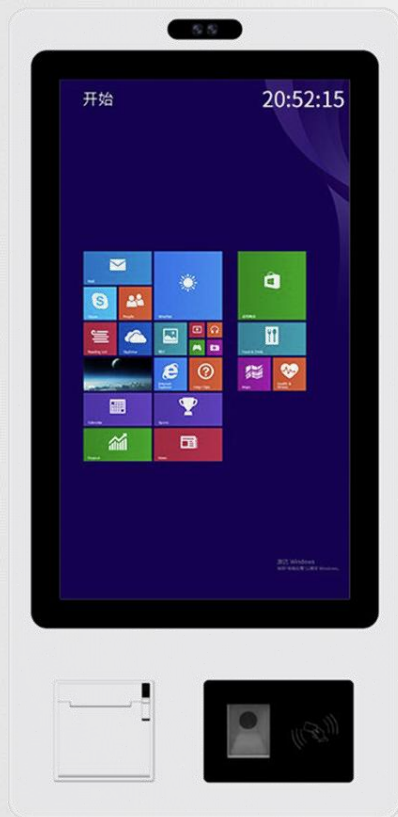

43" 50" 55" 65" 70" 75" 86"

Touch Kiosk Machine

+51 923641902

Fleek Design

PCAP Touch 19-32 inch
Multiple dots, Instant
response

Classic Design

IR Touch 42-65 inch
Multiple dots, Instant
response

Shelf Display

+51 923641902

Stretch Bar Monitor

19-58 inch

Highly OEM and flexible

Application: Supermarket,
Museum, bank, hotel, airport etc.

Transparent Showcase

+51 923641902

Transparent Display Cabinet

Upto 85 inch
Magic feature for DIY
Application: Luxious Shops
OS: Android, Windows
Option: Camera, Speaker

Self-Help Machine

+51 923641902

Self-Help Cashier Machine

- 24, 27, 32 inch screen
- Open software accessibility
- With touch
- Option: Thermal printer 58mm & QR code scanner
- Option: Camera