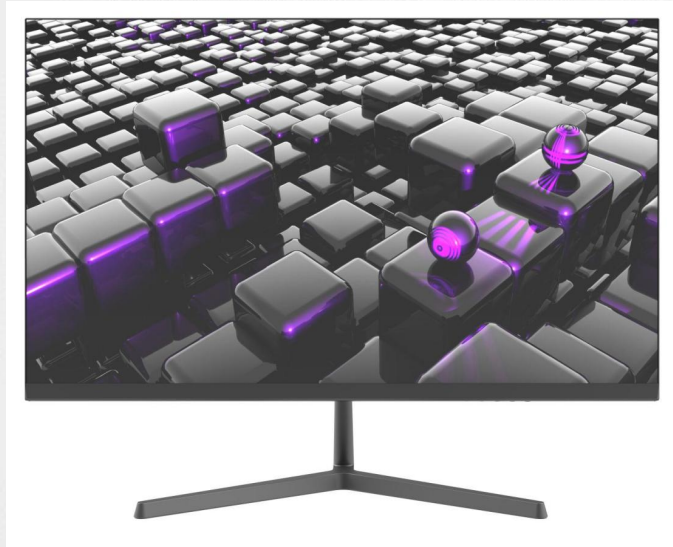

Desktop Monitor

+51 923641902

Available size: 24/25/27/32 inch
Office Monitor and Gaming Monitor optional