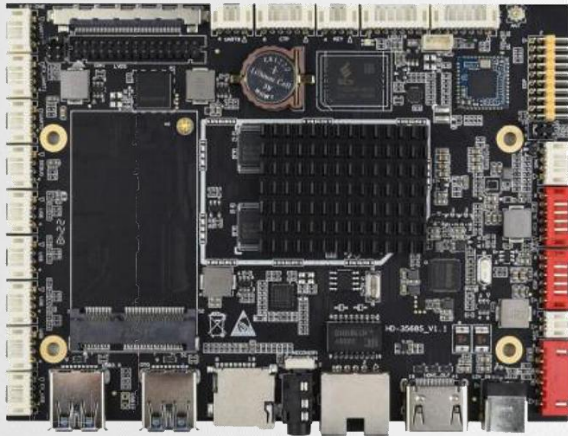

Upto 85 inch
Magic feature for DIY
Application: Luxious Shops
OS: Android, Windows
Option: Camera, Speaker

Self-Help Machine

+51 923641902

Self-Help Cashier Machine

- 24, 27, 32 inch screen
- Open software accessibility
- With touch
- Option: Thermal printer 58mm & QR code scanner
- Option: Camera

LCD Driver Board

+51 923641902

LCD Driver Card

Android OS, Windows OS, HDMI,
USB, VGA, DP Player cards
available.

Can drive 8" to 98" LCD Displays.

More functions, such as remote
control, WiFi, Bluetooth, Ethernet,
Audio, Video, Touchscreen etc. to be
discovered.